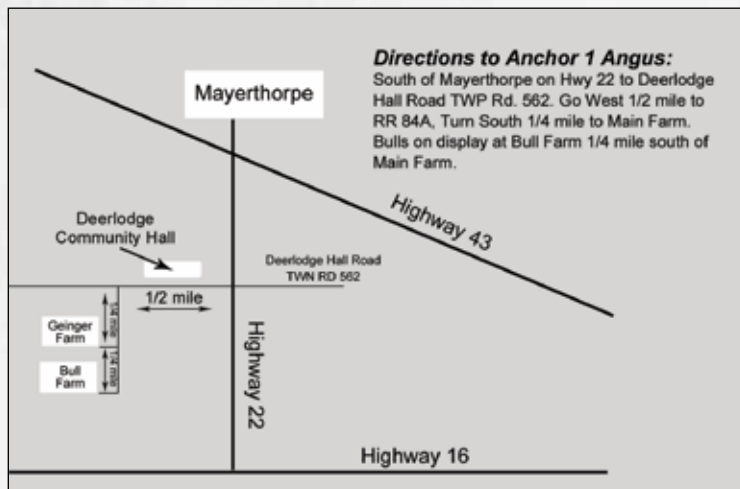

100% Guarantee:

All bulls are guaranteed to be satisfactory breeders in accordance with CAA guidelines. Should a problem occur, barring physical injury or mismanagement, a bull of equal value will be provided or a credit will be issued towards the purchase of another bull. We guarantee you will have a bull to service your cows.

Bull Development & Delivery:

Option A: Bulls can be picked up at the farm sale day. We will be offering a $100 discount off each bull picked up at the farm from April 13, 2024 to April 30, 2024.

Option B: At the buyer's option and risk, the bulls can stay at Anchor 1 and will be delivered within 500 km of Mayerthorpe. We will do our utmost to deliver them right to your yard. This will be done at the convenience of Anchor 1.

Option C: Anchor 1 will keep the bulls free of charge until May 1st. At this time the buyer must pick up bulls from the farm.

ALL BULLS STAYING AT ANCHOR 1 MUST BE INSURED.

Volume Buyer Discount:

- 2 Bulls . . . 2% discount
- 3 Bulls . . . 3% discount
- 4 Bulls . . . 4% discount
- 5 Bulls and over . . . 5% discount

Catalogue Information & Announcements

Missing EPD information and pending registrations will be posted on www.anchor1angus.com as soon as the Angus Assoc. makes them available.

View Sale Catalog & Videos Online at:
www.anchor1angus.com

Calving Ease Scores

- ★★★★ Recommended for heifers
- ★★★ Recommended for well developed heifers & young cows
- ★ Recommended for cows